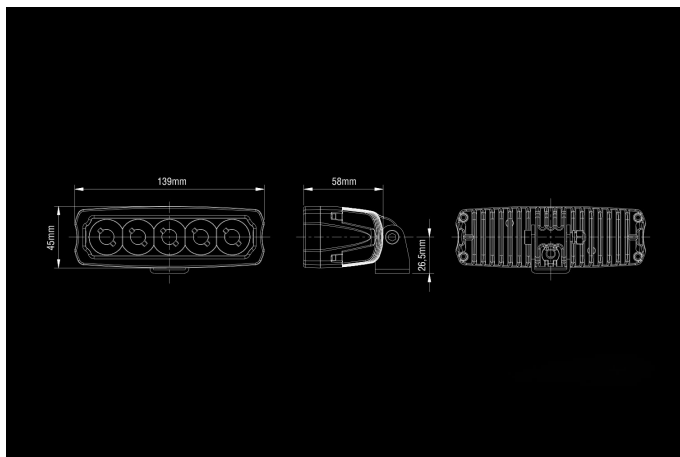

# SAE 25W

9-36V  
5x5W Osram LED  
2250lm  
139x45x70mm

## Dimensions