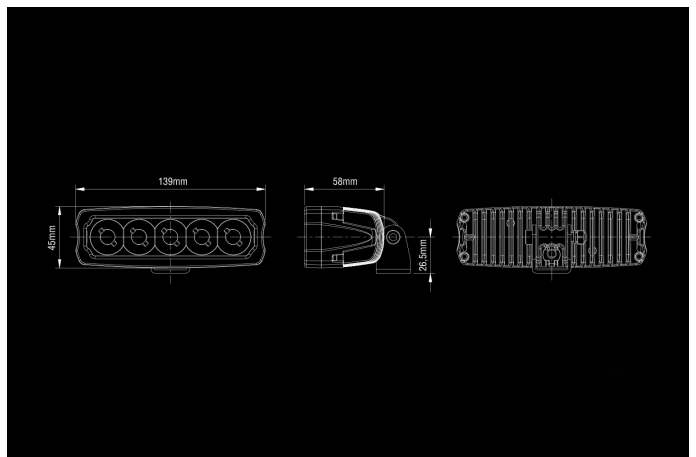

SAE 25W

9-36V
5x5W Osram LED
2250lm
139x45x70mm

Tuote

Mitat

Valokuvio