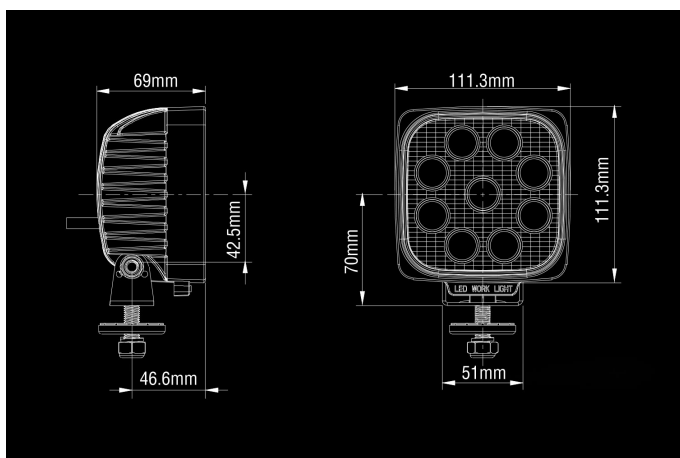

SAE 27W

9-36V
9x3W Domestic LED
1450lm
IP68
111x111x69mm

Produktas

Dimensions

Pattern