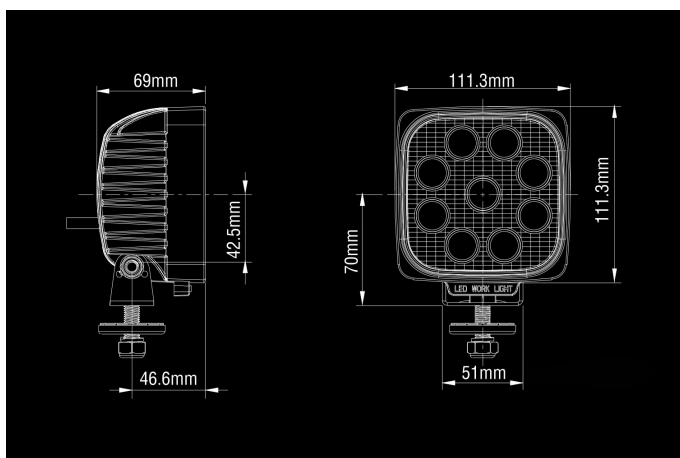

# SAE 27W

9-36V  
9x3W Domestic LED  
1450lm  
IP68  
111x111x69mm

## Izmēri