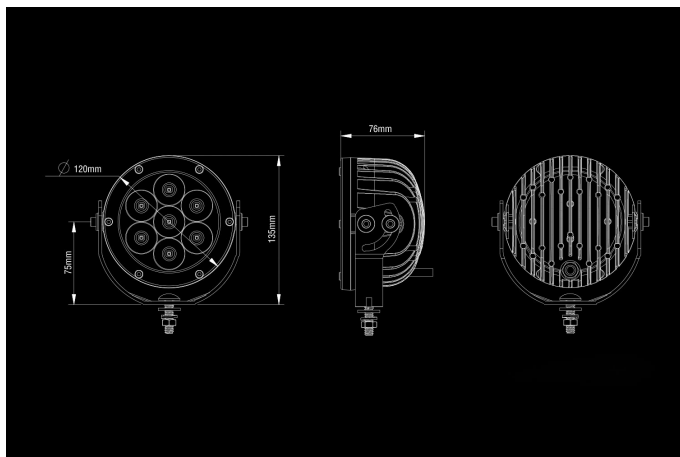

# SAE 35W

10-36V  
7x5W Osram LED  
3486lm  
IP68  
Ø120x142mm

## Dimensions