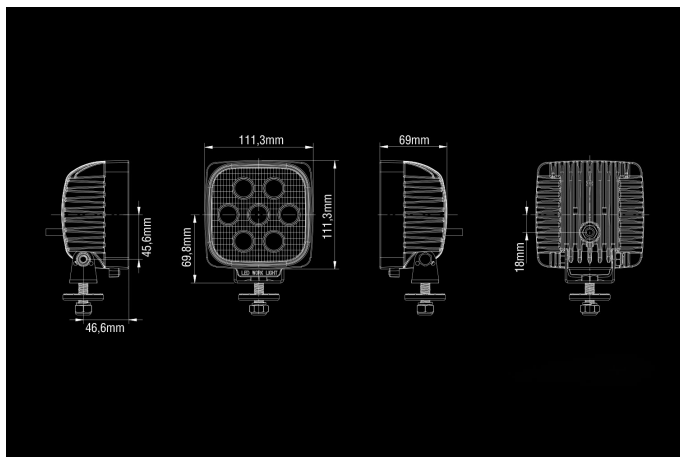

SAE 35W

9-36V
7x5W Osram LED
2788lm
IP68
111x126x69mm

Tuote

Mitat

Valokuvio