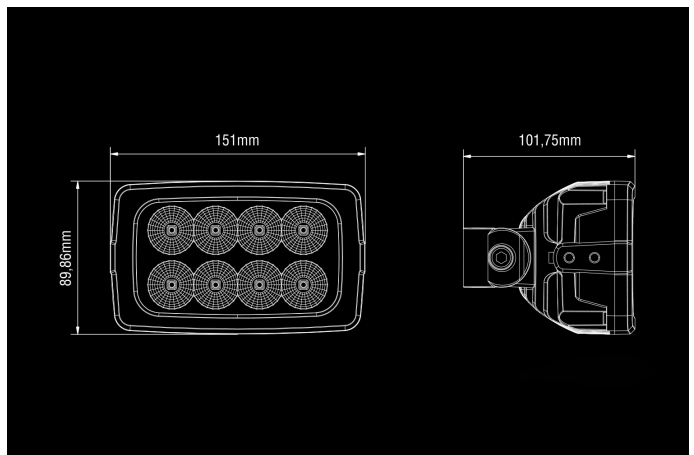

SAE 40W

9-36V
8x5W Osram LED
4500lm
IP68
151x90x102mm

Tuote

Mitat

Valokuvio