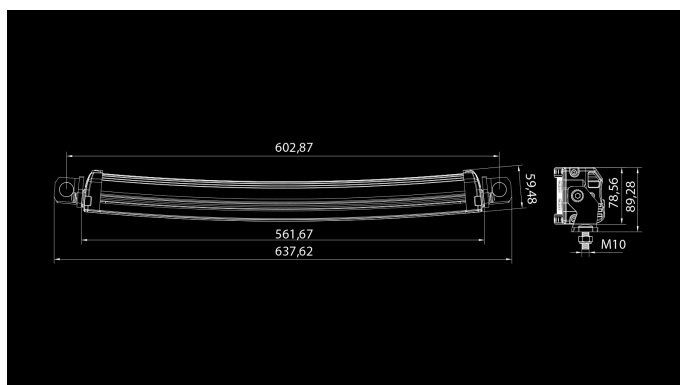

W-Light Hurricane 120W

120W
Ref 37.5
10800lm
6000K
10-30V
40x3W
562 x 90 x 60mm

W-Light Hurricane is the follower of very popular Typhoon series. Hurricane lights are assembled using latest high tech optics and led components. Advanced electrical components have been fitted inside very durable housing. Aluminium body is stylish carbon gray and dark front side gives the light very elegant and eye catching finish. Hurricane lights have been slightly curved to achieve modern design and better installation options (Hurricane 36W is straight). Width of installation bracket is adjustable to give more installation options. Lights are equipped with 2,2m cable with pre-installed DT pins so the connections can be made in a safe place under the hood.

Produktaş

Dimensions

Pattern