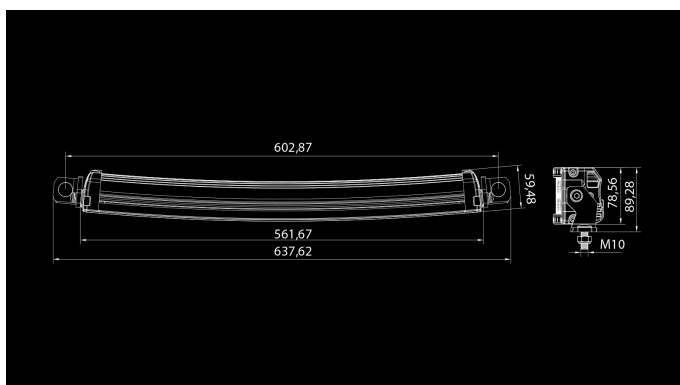

# W-Light Hurricane 120W

120W  
Ref 37.5  
10800lm  
6000K  
10-30V  
40x3W  
562 x 90 x 60mm

W-Light Hurricane is the follower of very popular Typhoon series. Hurricane lights are assembled using latest high tech optics and led components. Advanced electrical components have been fitted inside very durable housing. Aluminium body is stylish carbon gray and dark front side gives the light very elegant and eye catching finish. Hurricane lights have been slightly curved to achieve modern design and better installation options (Hurricane 36W is straight). Width of installation bracket is adjustable to give more installation options. Lights are equipped with 2,2m cable with pre-installed DT pins so the connections can be made in a safe place under the hood.

## Dimensjoner