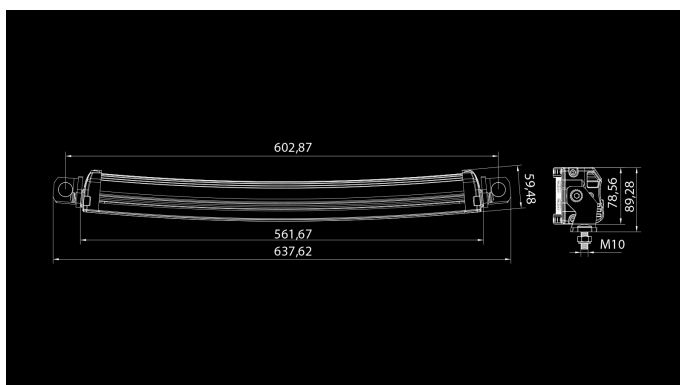

# W-Light Hurricane 120W

120W  
Ref 37.5  
10800lm  
6000K  
10-30V  
40x3W  
562 x 90 x 60mm

W-Light Hurricane is the follower of very popular Typhoon series. Hurricane lights are assembled using latest high tech optics and led components. Advanced electrical components have been fitted inside very durable housing. Aluminium body is stylish carbon gray and dark front side gives the light very elegant and eye catching finish. Hurricane lights have been slightly curved to achieve modern design and better installation options (Hurricane 36W is straight). Width of installation bracket is adjustable to give more installation options. Lights are equipped with 2,2m cable with pre-installed DT pins so the connections can be made in a safe place under the hood.

## Mått