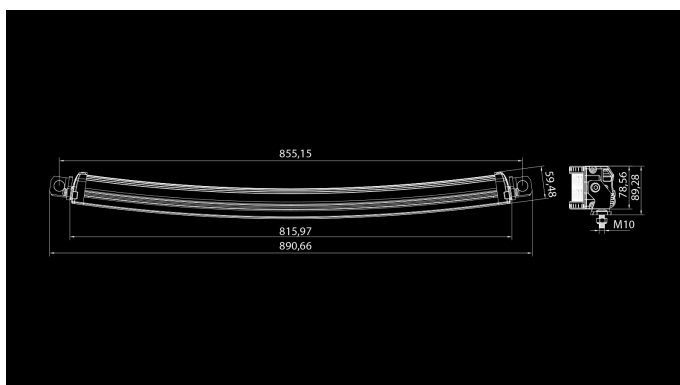

W-Light Hurricane 180W

180W
Ref 45
16200lm
6000K
10-30V
60x3W
816 x 90 x 60mm

W-Light Hurricane is the follower of very popular Typhoon series. Hurricane lights are assembled using latest high tech optics and led components. Advanced electrical components have been fitted inside very durable housing. Aluminium body is stylish carbon gray and dark front side gives the light very elegant and eye catching finish. Hurricane lights have been slightly curved to achieve modern design and better installation options (Hurricane 36W is straight). Width of installation bracket is adjustable to give more installation options. Lights are equipped with 2,2m cable with pre-installed DT pins so the connections can be made in a safe place under the hood.

Produkta

Dimensions

Pattern