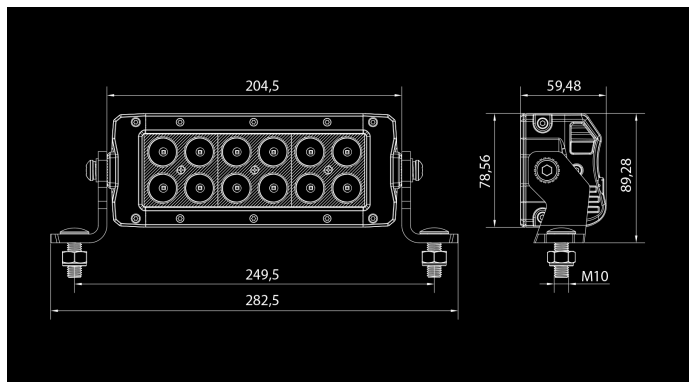

W-Light Hurricane 36W

36W
 Ref 20
 3240lm
 6000K
 10-30V
 12x3W OSRAM
 200 x 79 x 60mm

W-Light Hurricane is the follower of very popular Typhoon series. Hurricane lights are assembled using latest high tech optics and led components. Advanced electrical components have been fitted inside very durable housing. Aluminium body is stylish carbon gray and dark front side gives the light very elegant and eye catching finish. Hurricane lights have been slightly curved to achieve modern design and better installation options (Hurricane 36W is straight). Width of installation bracket is adjustable to give more installation options. Lights are equipped with 2,2m cable with pre-installed DT pins so the connections can be made in a safe place under the hood.

Produkta

Dimensions

Pattern