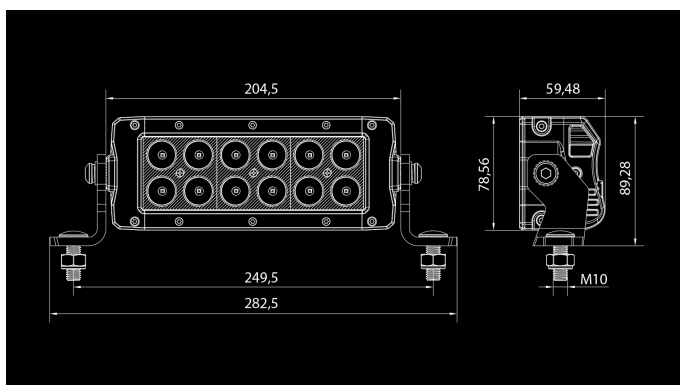

W-Light Hurricane 36W

36W
Ref 20
3240lm
6000K
10-30V
12x3W OSRAM
200 x 79 x 60mm

W-Light Hurricane is the follower of very popular Typhoon series. Hurricane lights are assembled using latest high tech optics and led components. Advanced electrical components have been fitted inside very durable housing. Aluminium body is stylish carbon gray and dark front side gives the light very elegant and eye catching finish. Hurricane lights have been slightly curved to achieve modern design and better installation options (Hurricane 36W is straight). Width of installation bracket is adjustable to give more installation options. Lights are equipped with 2,2m cable with pre-installed DT pins so the connections can be made in a safe place under the hood.

Produkt

Dimensjoner

Mønster