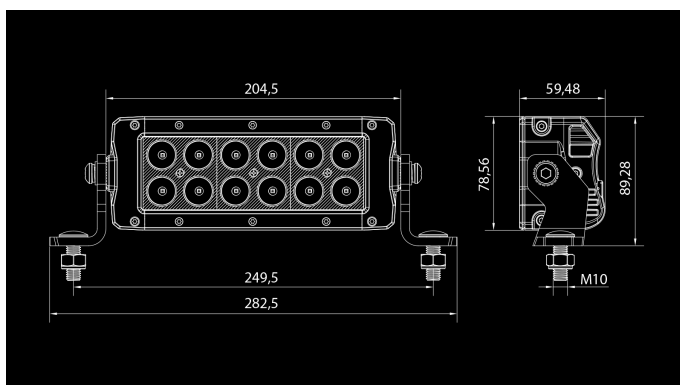

W-Light Hurricane 36W

36W
Ref 20
3240lm
6000K
10-30V
12x3W OSRAM
200 x 79 x 60mm

W-Light Hurricane is the follower of very popular Typhoon series. Hurricane lights are assembled using latest high tech optics and led components. Advanced electrical components have been fitted inside very durable housing. Aluminium body is stylish carbon gray and dark front side gives the light very elegant and eye catching finish. Hurricane lights have been slightly curved to achieve modern design and better installation options(Hurricane 36W is straight). Width of installation bracket is adjustable to give more installation options. Lights are equipped with 2,2m cable with pre-installed DT pins so the connections can be made in a safe place under the hood.

Produkt

Mått

Mönster