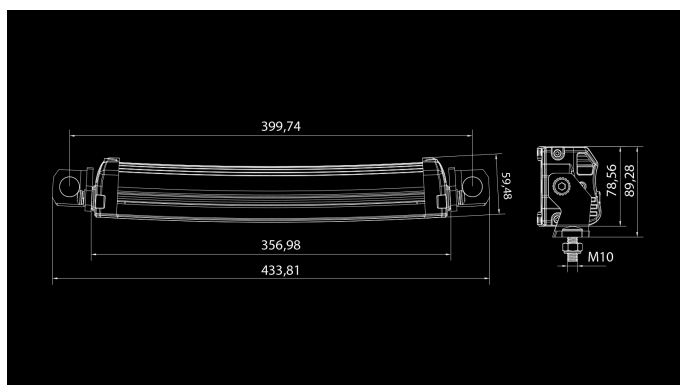

# W-Light Hurricane 72W

72W  
Ref 37.5  
6480lm  
5700K  
10-30V  
24x3W OSRAM  
357 x 90 x 60mm

W-Light Hurricane is the follower of very popular Typhoon series. Hurricane lights are assembled using latest high tech optics and led components. Advanced electrical components have been fitted inside very durable housing. Aluminium body is stylish carbon gray and dark front side gives the light very elegant and eye catching finish. Hurricane lights have been slightly curved to achieve modern design and better installation options (Hurricane 36W is straight). Width of installation bracket is adjustable to give more installation options. Lights are equipped with 2,2m cable with pre-installed DT pins so the connections can be made in a safe place under the hood.

## Dimensions