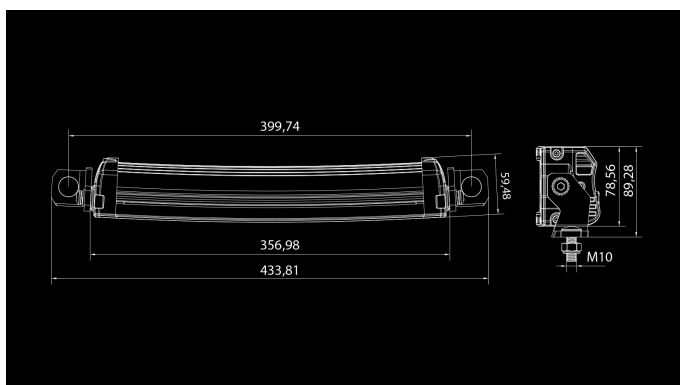

W-Light Hurricane 72W

72W
Ref 37.5
6480lm
5700K
10-30V
24x3W OSRAM
357 x 90 x 60mm

W-Light Hurricane is the follower of very popular Typhoon series. Hurricane lights are assembled using latest high tech optics and led components. Advanced electrical components have been fitted inside very durable housing. Aluminium body is stylish carbon gray and dark front side gives the light very elegant and eye catching finish. Hurricane lights have been slightly curved to achieve modern design and better installation options (Hurricane 36W is straight). Width of installation bracket is adjustable to give more installation options. Lights are equipped with 2,2m cable with pre-installed DT pins so the connections can be made in a safe place under the hood.

Produkt

Dimensjoner

Mønster