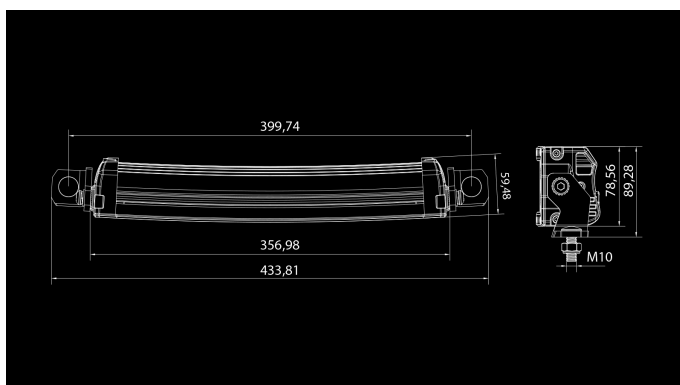

# W-Light Hurricane 72W

72W  
Ref 37.5  
6480lm  
5700K  
10-30V  
24x3W OSRAM  
357 x 90 x 60mm

W-Light Hurricane is the follower of very popular Typhoon series. Hurricane lights are assembled using latest high tech optics and led components. Advanced electrical components have been fitted inside very durable housing. Aluminium body is stylish carbon gray and dark front side gives the light very elegant and eye catching finish. Hurricane lights have been slightly curved to achieve modern design and better installation options(Hurricane 36W is straight). Width of installation bracket is adjustable to give more installation options. Lights are equipped with 2,2m cable with pre-installed DT pins so the connections can be made in a safe place under the hood.

## Mått