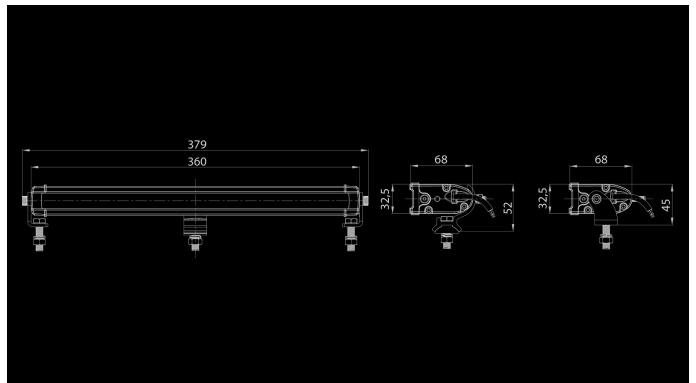

# W-Light Ripple 360

60W  
Ref 30  
5040lm (3186lm)  
5700K  
10-32V  
360 x 33 x 68mm  
12x5W OSRAM P5

## Dimensjoner