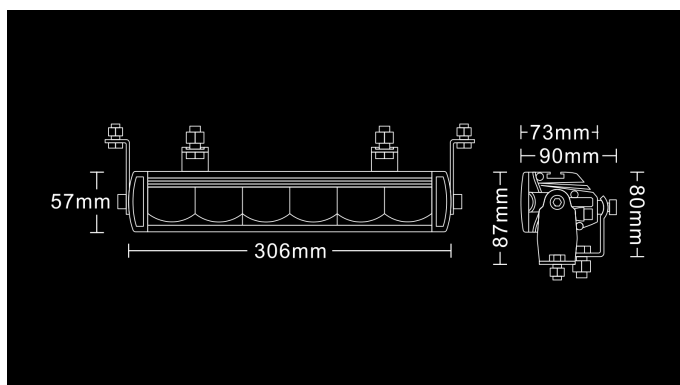

W-Light Storm 72W

72W
Ref 30
5300lm
5700K
12-36V
6x12W
306 x 73 x 57mm

W-Light Storm auxiliary lights offer supreme lightning power in their price category. Clean white oval shaped beam pattern launches long beam which also nicely lights up the sides of the road. Frameless polycarbonate lens minimizes the dirt, snow and ice stacking on the lens. Because of the lens tech the beam keeps open even in the harshest weather conditions. Lights are equipped with three mounting options: side brackets, top brackets and bottom brackets. Storm lights design is finished with pipe type park light.

Produkta

Dimensions

Pattern