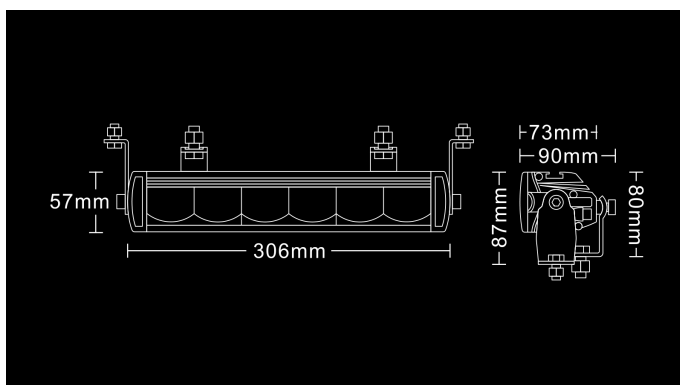

W-Light Storm 72W

72W
Ref 30
5300lm
5700K
12-36V
6x12W
306 x 73 x 57mm

W-Light Storm auxiliary lights offer supreme lightning power in their price category. Clean white oval shaped beam pattern launches long beam which also nicely lights up the sides of the road. Frameless polycarbonate lens minimizes the dirt, snow and ice stacking on the lens. Because of the lens tech the beam keeps open even in the harshest weather conditions. Lights are equipped with three mounting options: side brackets, top brackets and bottom brackets. Storm lights design is finished with pipe type park light.

Produkt

Dimensjoner

Mønster