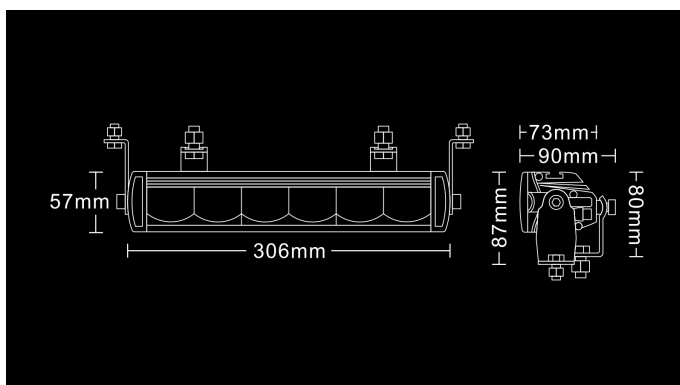

# W-Light Storm 72W

72W  
Ref 30  
5300lm  
5700K  
12-36V  
6x12W  
306 x 73 x 57mm

W-Light Storm auxiliary lights offer supreme lightning power in their price category. Clean white oval shaped beam pattern launches long beam which also nicely lights up the sides of the road. Frameless polycarbonate lens minimizes the dirt, snow and ice stacking on the lens. Because of the lens tech the beam keeps open even in the harshest weather conditions. Lights are equipped with three mounting options: side brackets, top brackets and bottom brackets. Storm lights design is finished with pipe type park light.

## Mått