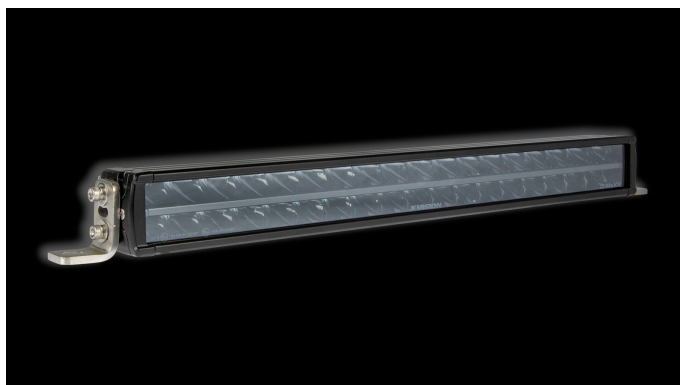

X-Vision D-MaXX

180W
Ref 37.5
15120lm (9859lm)
5000K
10-32V
12.7A @12V, 6.2A @24V
36x5W OSRAM P9
527 x 75 x 57mm

Despite of it's very compact size this auxiliary light bar provides optimal beam. Beam has even ammount of light on it's entire coverage area. Because of 1lx line of way more than half a kilometer away this light is most powerful option in this price category. Color rendering index of this light is phenomenal and color temperature is very pleasant. Multiple mounting options guarantee easy installation and long DT-cable provides safe connection under the hood. With "Plug&drive™" connection kit (no. 1605-WK031) the light is ready to be used in no time.

Produkt