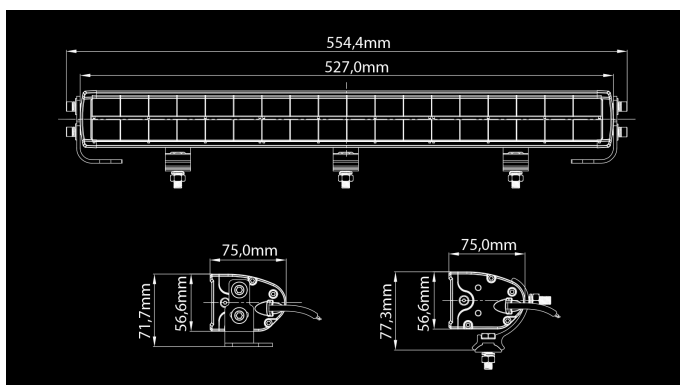

# X-Vision D-MaXX

180W  
Ref 37.5  
15120lm (9859lm)  
5000K  
10-32V  
12.7A @12V, 6.2A @24V  
36x5W OSRAM P9  
527 x 75 x 57mm

Despite of it's very compact size this auxiliary light bar provides optimal beam. Beam has even ammount of light on it's entire coverage area. Because of 1lx line of way more than half a kilometer away this light is most powerful option in this price category. Color rendering index of this light is phenomenal and color temperature is very pleasant. Multiple mounting options guarantee easy installation and long DT-cable provides safe connection under the hood. With "Plug&drive™" connection kit (no. 1605-WK031) the light is ready to be used in no time.

## Dimensjoner