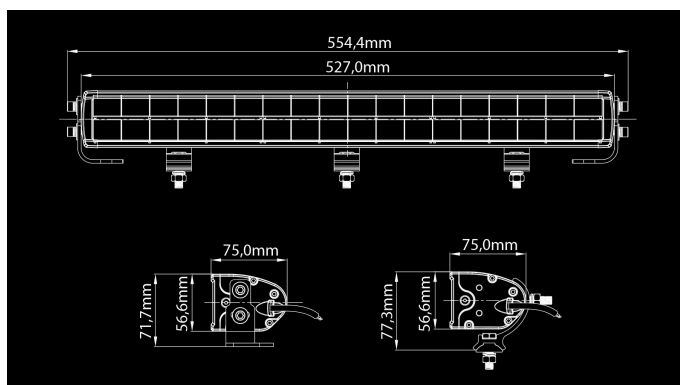

X-Vision D-MaXX

180W
Ref 37.5
15120lm (9859lm)
5000K
10-32V
12.7A @12V, 6.2A @24V
36x5W OSRAM P9
527 x 75 x 57mm

Despite of it's very compact size this auxiliary light bar provides optimal beam. Beam has even ammount of light on it's entire coverage area. Because of 1lx line of way more than half a kilometer away this light is most powerful option in this price category. Color rendering index of this light is phenomenal and color temperature is very pleasant. Multiple mounting options guarantee easy installation and long DT-cable provides safe connection under the hood. With "Plug&drive™" connection kit (no. 1605-WK031) the light is ready to be used in no time.

Produkt

Mått

Mönster