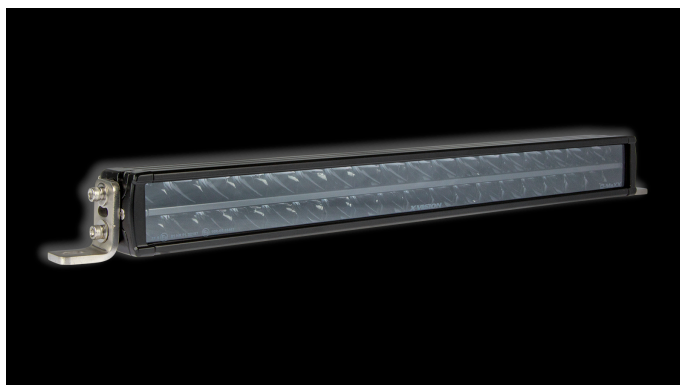

X-Vision D-MaXX

180W
Ref 37.5
15120lm (9859lm)
5000K
10-32V
12.7A @12V, 6.2A @24V
36x5W OSRAM P9
527 x 75 x 57mm

Despite of it's very compact size this auxiliary light bar provides optimal beam. Beam has even ammount of light on it's entire coverage area. Because of 1lx line of way more than half a kilometer away this light is most powerful option in this price category. Color rendering index of this light is phenomenal and color temperature is very pleasant. Multiple mounting options guarantee easy installation and long DT-cable provides safe connection under the hood. With "Plug&drive™" connection kit (no. 1605-WK031) the light is ready to be used in no time.

Produkt

Mått

Mönster