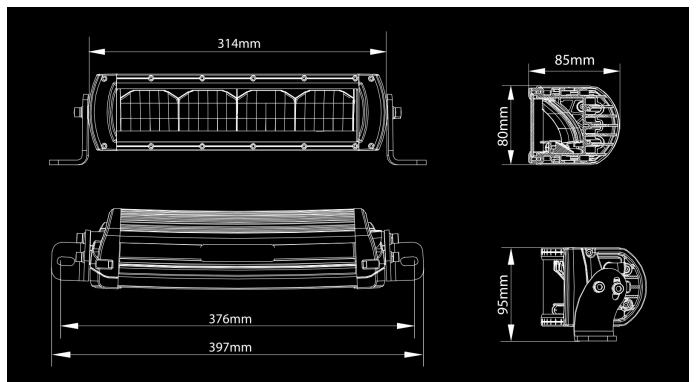

# X-Vision Genesis 300

60W  
Ref. 40  
3600lm  
4500K  
9-30V  
314 x 85 x 80mm  
High Power X-Boost LED

## Mõõtmed