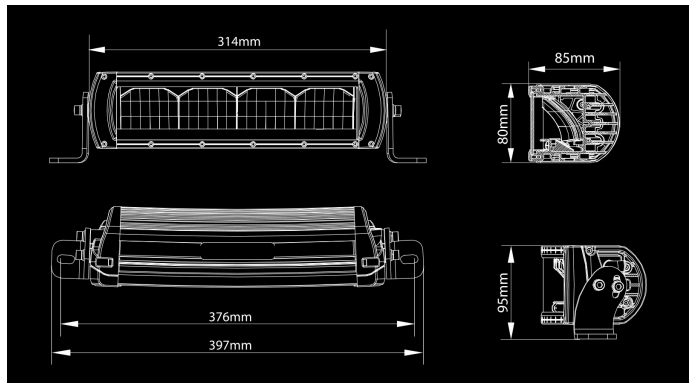

X-Vision Genesis 300

60W
Ref. 40
3600lm
4500K
9-30V
314 x 85 x 80mm
High Power X-Boost LED

Produkta

Dimensions

Pattern