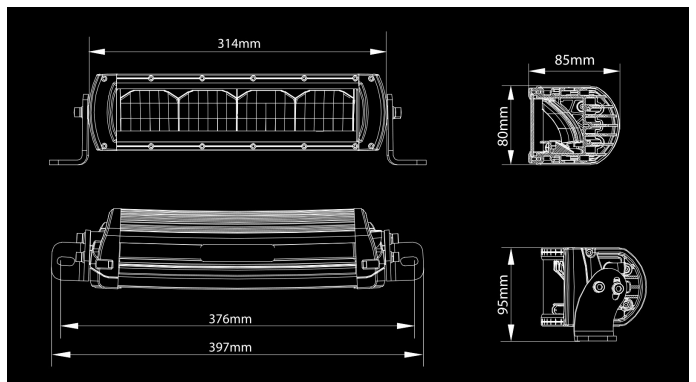

X-Vision Genesis 300

60W
Ref. 40
3600lm
4500K
9-30V
314 x 85 x 80mm
High Power X-Boost LED

Produkts

Izmēri

Gaismas stars