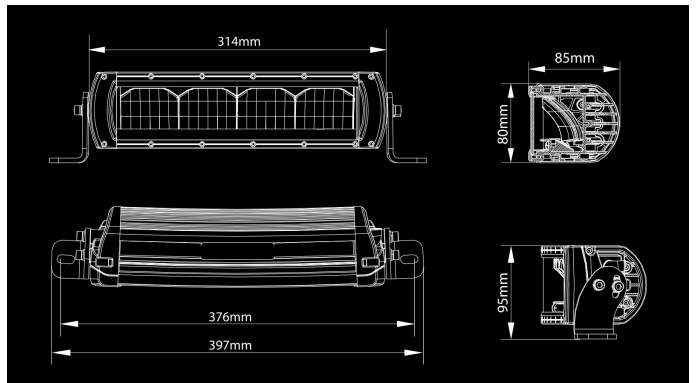

X-Vision Genesis 300

60W
Ref. 40
3600lm
4500K
9-30V
314 x 85 x 80mm
High Power X-Boost LED

Produkt

Mått

Mönster