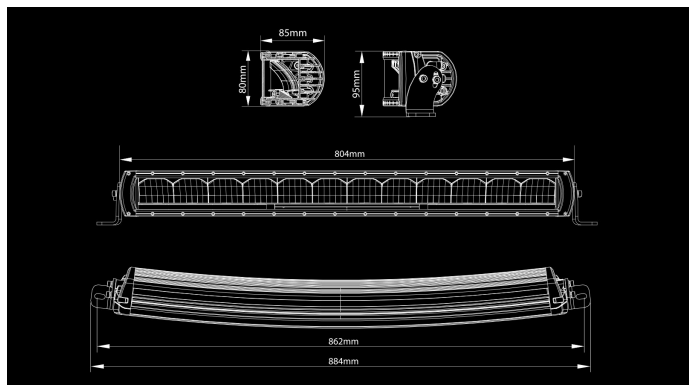

# X-Vision Genesis 800

180W  
Ref. 37.5  
5400lm  
4500K  
9-30V  
804 x 85 x 80mm  
High Power X-Boost LED

## Mõõtmed