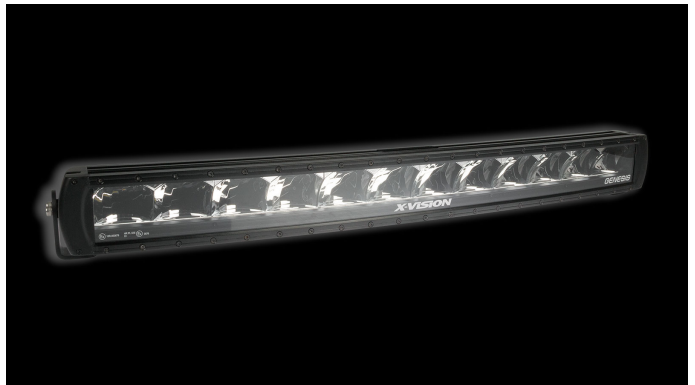

X-Vision Genesis 800

180W
Ref. 37.5
5400lm
4500K
9-30V
804 x 85 x 80mm
High Power X-Boost LED

Toode