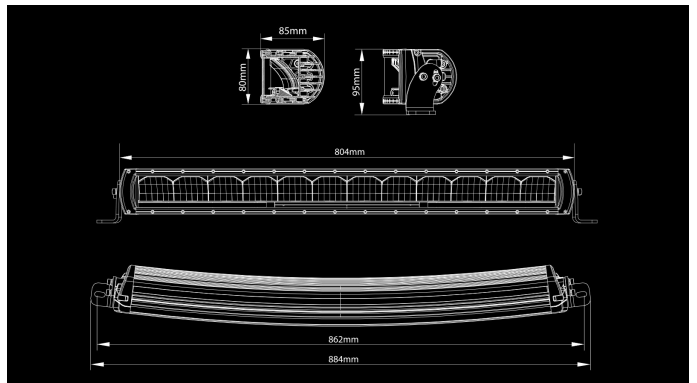

X-Vision Genesis 800

180W
Ref. 37.5
5400lm
4500K
9-30V
804 x 85 x 80mm
High Power X-Boost LED

Produkta

Dimensions

Pattern