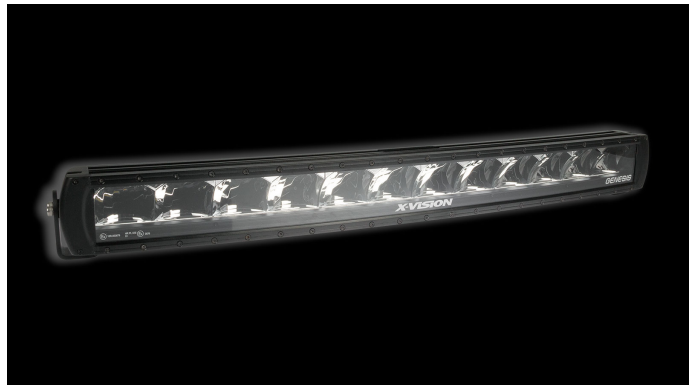

X-Vision Genesis 800

180W
Ref. 37.5
5400lm
4500K
9-30V
804 x 85 x 80mm
High Power X-Boost LED

Produkta

Dimensions

Pattern